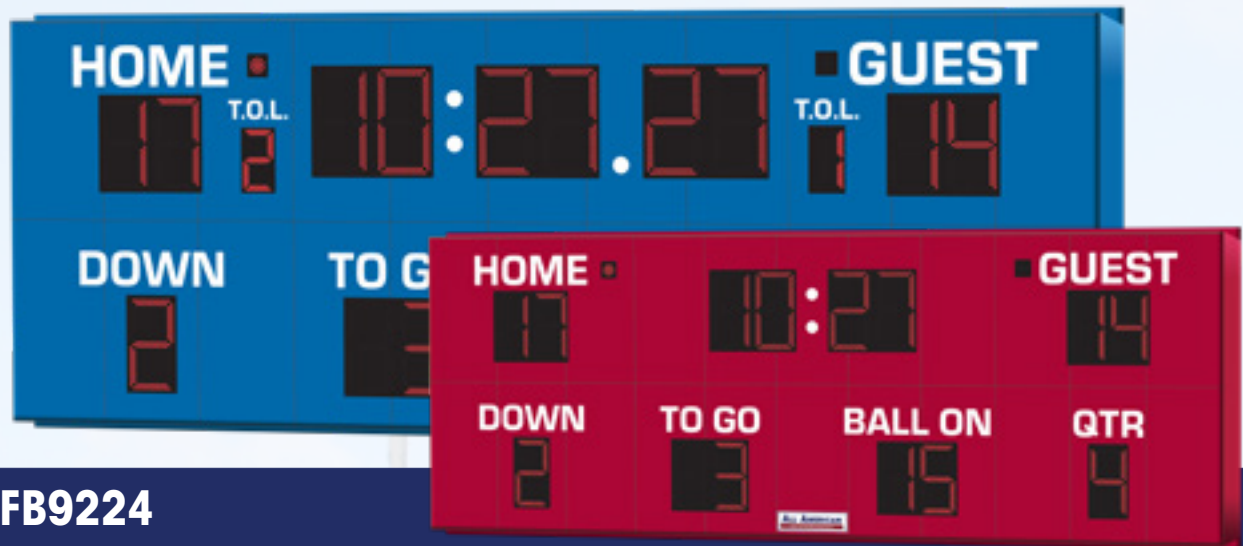

FB9224

Size: 8'H x 22'W   **Digits:** 24", 21", 3" indicators   **Features:** Multi-sport capabilities (Soccer, Lacrosse, Field Hockey, Baseball, Track).
Options: Protective digit lens kit, LED digit / indicator colors (Amber, Green, White), Time Outs Left, 5-digit timer, 6-digit timer, horn, and caption conversion kits.