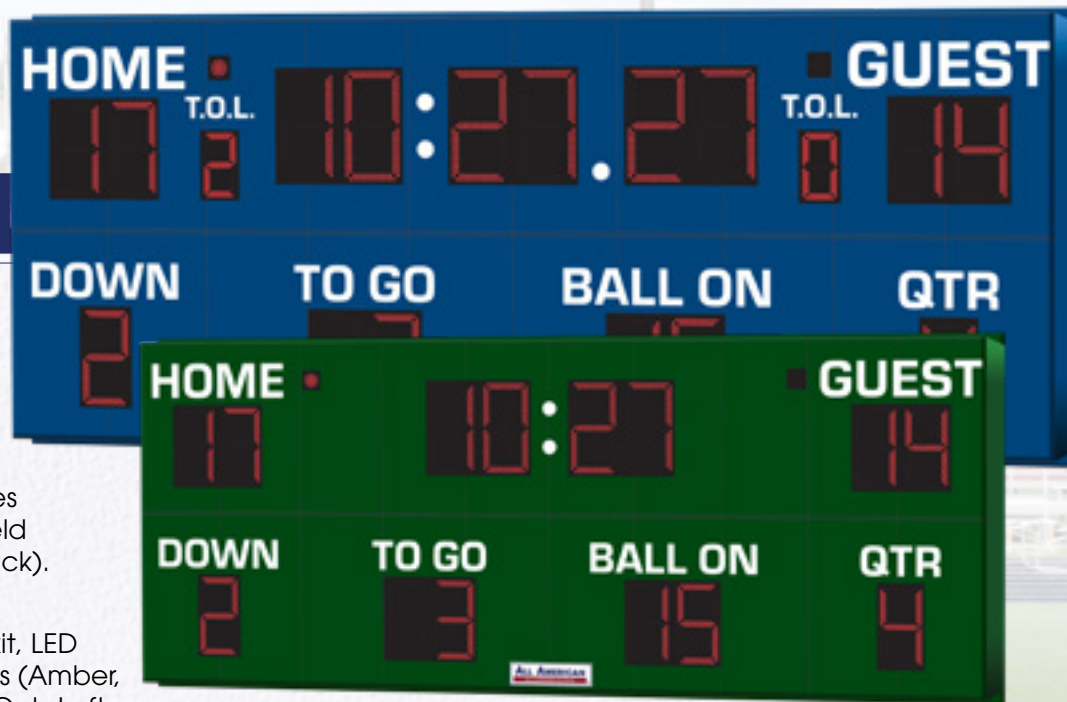

Options:

Protective digit lens kit, LED digit / indicator colors (Amber, Green, White), Time Outs Left, 5-digit timer, 6-digit timer, horn, and caption conversion kits.