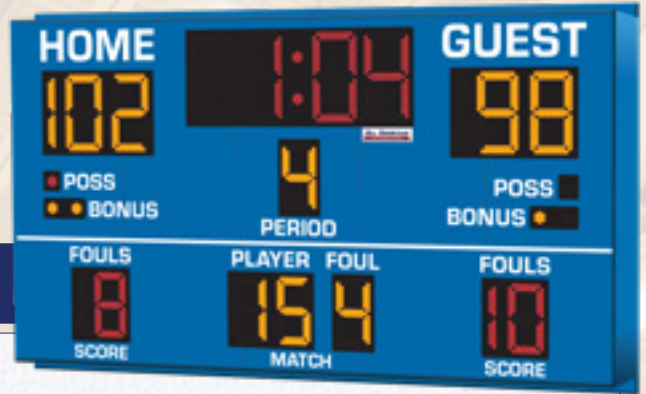

BK9101

Size:
3'6"H x 10'W

Digits:
16", 14", 12", 2" indicators

Features:
0-199 scoring, 1/10th second timing, built-in horn, and time of day clock.

Options:
Protective digit lens kit, LED digit / indicator colors (Green, White), and Time Outs Left.

BK9102

Size:
5'6"H x 10'W

Digits:
16", 14", 12", 2" indicators

Features:
0-199 scoring, 1/10th second timing, built-in horn, time of day clock, and multi-sport capabilities (Volleyball and Wrestling).

Options:
Protective digit lens kit, LED digit / indicator colors (Green, White), and Time Outs Left.