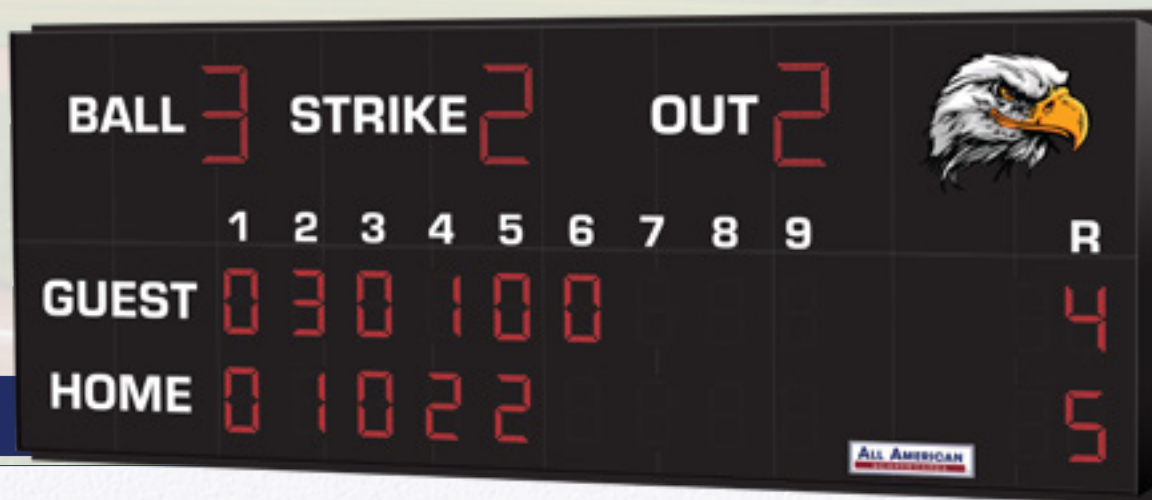

Options:

Protective digit lens kit, LED digit colors (Amber, Green, White), and Hits and Errors.