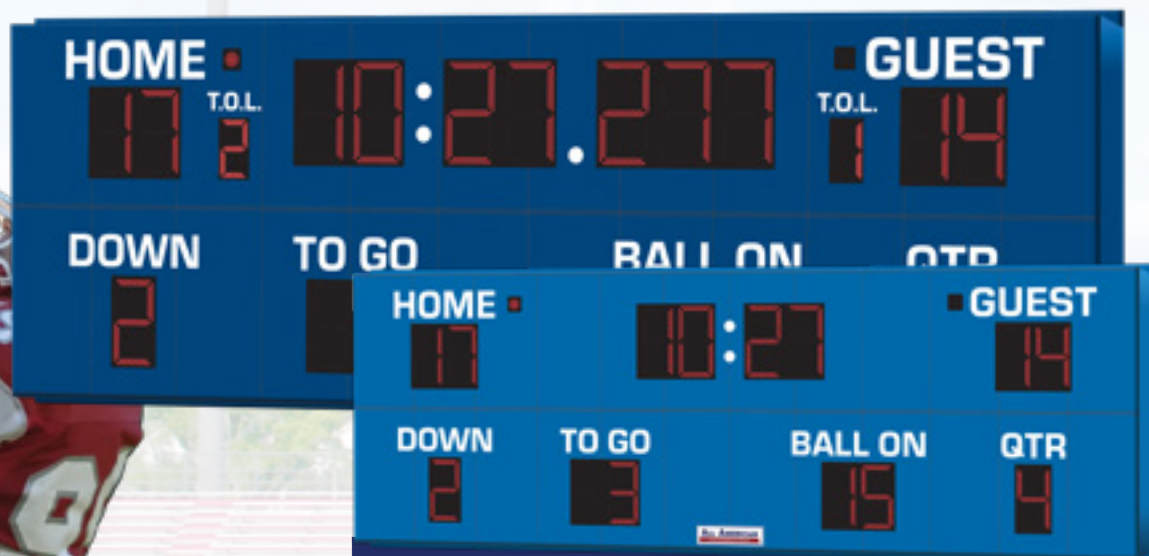

FB9244

Size: 8'H x 24'W
Digits: 24", 21", 3" indicators
Features: Multi-sport capabilities (Soccer, Lacrosse, Field Hockey, Baseball, Track).
Options: Protective digit lens kit, LED digit / indicator colors (Amber, Green, White), Time Outs Left, 5-digit timer, 6-digit timer, 7-digit timer, horn, and caption conversion kits.