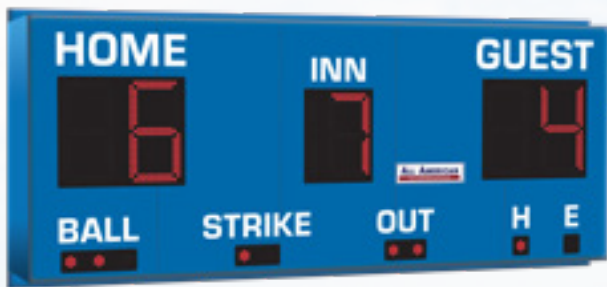

16", 14"

Features:

0-99 scoring, 0-19 inning, and 0-199 pitch counts (auto tallied).

Options:

Protective digit lens kit, LED digit colors (Amber, Green, White), and Hit / Error indicators.

BA9103

Size:

4'H x 10'W