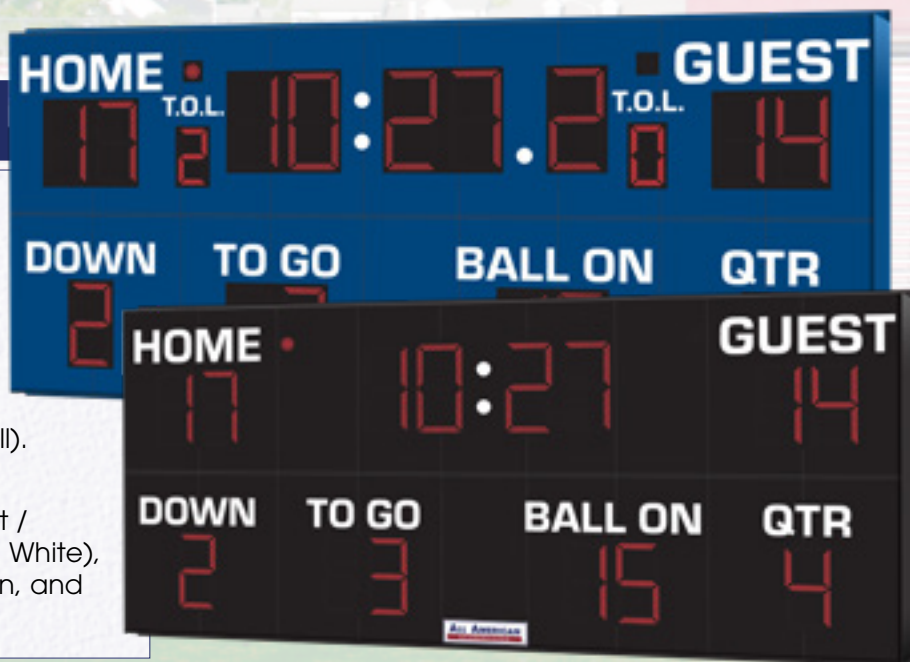

FB9184

Size: 8'H x 18'W
Digits: 24", 21", 3" indicators

Features: Multi-sport capabilities (Soccer, Lacrosse, Field Hockey, Baseball).

Options: Protective digit lens kit, LED digit / indicator colors (Amber, Green, White), Time Outs Left, 5-digit timer, horn, and caption conversion kits.