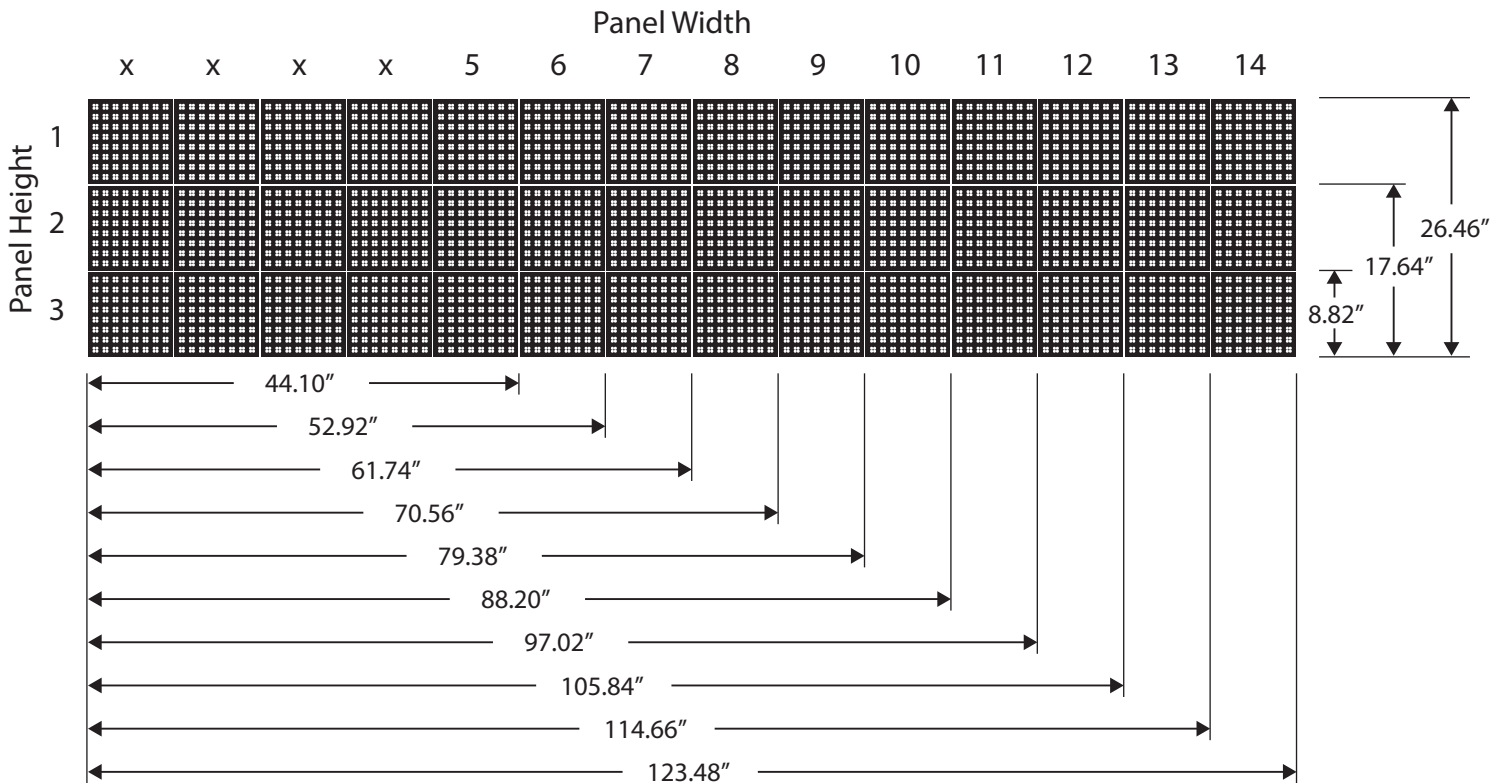

OVERALL DIMENSION	Varies per scoreboard/customizable. Standard depth 5" Display Area from 9"x45" to 27"x125" Excess cabinet area is framed with vinyl.
LED PANEL CONSTRUCTION	Panels contain an 8x8 matrix, capable of displaying 1.4 to 1.6 characters per panel using smallest font size. Single line signs are capable of 1 font size; double line signs (2 panel high) are capable of displaying 2 font sizes; triple line signs (3 panels high) are capable of displaying 3 font sizes. See page 2 for more details.
LED COLORS AVAILABLE	Bright Red or Amber LEDs.
CAPABILITIES	Text messages can be programmed to display specific messages at different times of the day and multiple days of the week. Multiple modes display animated transitions between messages. Date, day, time of day and temperature displays are a standard feature.
CONSTRUCTION	5" extruded aluminum frame, .093" thick. Face panels made from shatter resistant polycarbonate (Black, Navy, Dark Blue, Bright Blue, Violet, Maroon, Red, Dark Green, Green, custom colors available).
ELECTRONICS	100% solid state, microprocessor controlled system.
SERVICING	Faces slide out for servicing. Plug in modules for ease of replacement.
MICROPROCESSOR CONTROL CONSOLE	Molded, high impact low profile microprocessor control console, latest state of the art, user friendly. Radio microprocessor control console with membrane keypad offers an easy to use interface with the EMC without the need for a computer or software.
POWER REQUIREMENTS	120VAC. Minimum one 20A circuit is recommended.
INSTALLATION	May be mounted to most wall surfaces.
WEIGHT	Net 75 lbs / Shipping 150 lbs.
WARRANTY	2 year guarantee against defects in materials and workmanship. Factory repair service for parts in warranty. Union label.