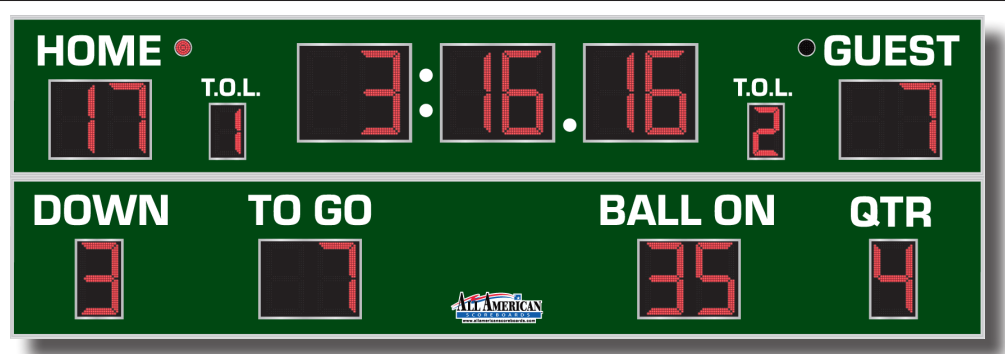

**OUTDOOR SCOREBOARD**  
**8424H**  
**FOOTBALL**

<b>OVERALL DIMENSION</b>	8' high x 24' wide x 4.75" deep.
<b>INFORMATION DISPLAYED</b>	Game Time, Home Score, Guest Score, Time Outs Left, Down, To Go, Ball On, Quarter
<b>DIGITS</b>	Bright Red, 7-Segment LEDs
<b>TIMER</b>	24" High Digits, Shall register 0:00.00 - 99:59.59 (Tenths and hundredths for Track Mode Only)
<b>SCORING</b>	21" High Digits, Shall register 0-99.
<b>QUARTER</b>	21" High Digits, Shall register 1-4.
<b>DOWN</b>	21" High Digits, Shall register 1-4.
<b>TO GO</b>	21" High Digits, Shall register 1-99.
<b>BALL ON</b>	21" High Digits, Shall register 1-99.
<b>TIME OUTS LEFT</b>	14" High Digits, Shall register 0-9.
<b>POSSESSION</b>	4" Red LED Bullseye indicators.
<b>CAPTIONS</b>	White vinyl captions.
<b>CONSTRUCTION</b>	4" extruded aluminum case, .093" thick. Face panels are 22 GA Galvaneal, finished in choice of colors (Black, Dark Blue, Bright Blue, Violet, Maroon, Red, Dark Green, Green, custom colors available).
<b>ELECTRONICS</b>	100% solid state, microprocessor controlled system.
<b>SERVICING</b>	Front access for ease of servicing. Plug in modules for ease of replacement.
<b>MICROPROCESSOR CONTROL CONSOLE</b>	Extruded Aluminum, high impact low profile microprocessor control console, latest state of the art, user friendly. Size: 13.25" wide x 5" high x 9" deep. Weights: 6 lbs. Microprocessor to be supplied with 25 feet of cable (hardwire). Microprocessor control console with membrane keyboard provides for direct entry of all information. Radio Control is available.
<b>JUNCTION BOX</b>	One junction box 5" x 3" with cover and plug. (Hardwire)
<b>DATA CABLE</b>	Two (2) twisted pair, direct burial.
<b>POWER REQUIREMENTS</b>	120VAC. One 20A circuit is recommended.
<b>INSTALLATION</b>	May be installed on two posts. Mounting brackets are supplied with scoreboard.
<b>WEIGHT</b>	Net 660 lbs. / Shipping 800 lbs.
<b>WARRANTY</b>	Five year guarantee against defects in materials and workmanship. Factory repair service for parts in warranty. Union label.