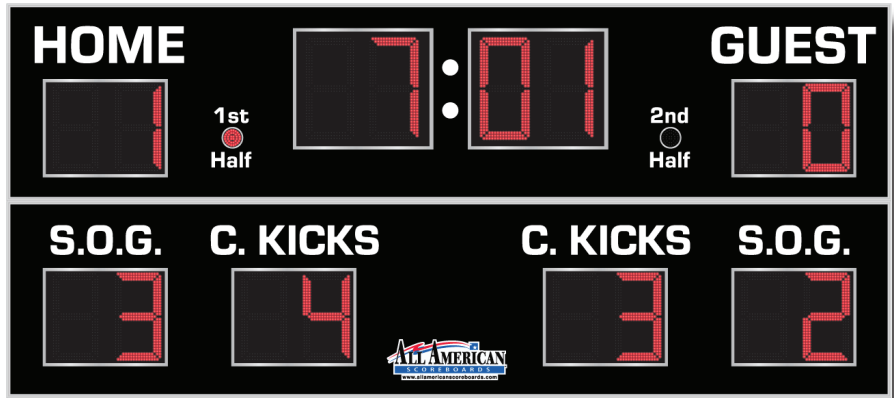

**SCOREBOARDS™**  
**OUTDOOR SCOREBOARD**  
**8782 SOCCER**

<b>OVERALL DIMENSION</b>	8' high x 18' wide x 4.75" deep.
<b>INFORMATION DISPLAYED</b>	Game Time, Home Score, Guest Score, Shots on Goal, Corner Kicks, Half
<b>DIGITS</b>	Bright Red, 7-Segment LEDs
<b>TIMER</b>	24" High Digits, Shall register 0:00 - 99:59
<b>SCORING</b>	21" High Digits, Shall register 0-99.
<b>SHOTS ON GOAL</b>	21" High Digits, Shall register 0-99.
<b>CORNER KICKS</b>	21" High Digits, Shall register 0-99.
<b>HALF</b>	4" Bullseye Indicators.
<b>CAPTIONS</b>	White vinyl captions.
<b>CONSTRUCTION</b>	4" extruded aluminum case, .093" thick. Face panels are 22 GA Galvaneal, finished in choice of colors (Black, Dark Blue, Bright Blue, Violet, Maroon, Red, Dark Green, Green, custom colors available).
<b>ELECTRONICS</b>	100% solid state, microprocessor controlled system.
<b>SERVICING</b>	Front access for ease of servicing. Plug in modules for ease of replacement.
<b>MICROPROCESSOR CONTROL CONSOLE</b>	Extruded Aluminum, high impact low profile microprocessor control console, latest state of the art, user friendly. Size: 13.25" wide x 5" high x 9" deep. Weights: 6 lbs. Microprocessor to be supplied with 25 feet of cable (hardwire). Microprocessor control console with membrane keyboard provides for direct entry of all information. Radio Control is available.
<b>JUNCTION BOX</b>	One junction box 5" x 3" with cover and plug. (Hardwire)
<b>DATA CABLE</b>	Twisted pair, direct burial, RJ45 connectors.
<b>POWER REQUIREMENTS</b>	115 VAC. One 20A circuit is recommended.
<b>INSTALLATION</b>	May be installed on two posts. Mounting brackets are supplied with scoreboard.
<b>WEIGHT</b>	Net 563 lbs. / Shipping 700 lbs.
<b>WARRANTY</b>	Five year guarantee against defects in materials and workmanship. Factory repair service for parts in warranty. Union label.