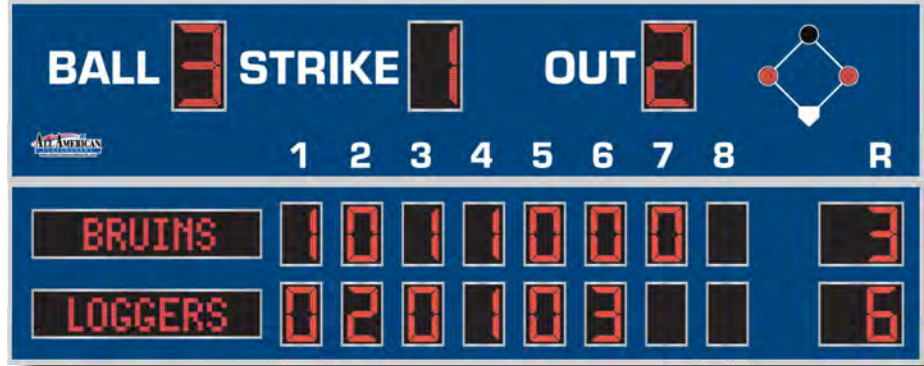

OUTDOOR SCOREBOARD
8324LSTN
8 Inning Line Score Baseball

OVERALL DIMENSION	8' high x 20' wide x 4.75" deep.
INFORMATION DISPLAYED	Home Line Score, Guest Line Score, Ball, Strike, Out, Runs, On Base, Electronic Team Names
DIGITS	Bright Red, 7-Segment LEDs.
SCORING	14" High Digits, Inning shall register 0-9. Runs shall register 0-99.
BALL	21" High Digits, Shall Register 1-3.
STRIKE	21" High Digits, Shall Register 1-2.
OUT	21" High Digits, Shall Register 1-2.
RUNNERS ON BASE	4" Bulls Eye, Displays runners on first, second and/or third base.
CAPTIONS	White vinyl letters.
CONSTRUCTION	4" extruded aluminum case, .093" thick. Face panels are 22 GA Galvaneal, finished in choice of colors (Black, Navy, Dark Blue, Bright Blue, Violet, Maroon, Red, Dark Green, Green, custom colors available).
ELECTRONICS	100% solid state, microprocessor controlled system.
SERVICING	Front access for ease of servicing. Plug in modules for ease of replacement.
MICROPROCESSOR CONTROL CONSOLE	Extruded Aluminum, high impact low profile microprocessor control console, latest state of the art, user friendly. Size: 13.25" wide x 5" high x 9" deep. Weights: 6 lbs. Microprocessor to be supplied with 25 feet of cable (hardwire). Microprocessor control console with membrane keyboard provides for direct entry of all information. Radio Control is available.
JUNCTION BOX	One junction box 5" x 3" with cover and plug. (Hardwire)
DATA CABLE	Twisted pair, direct burial, RJ45.
POWER REQUIREMENTS	115 VAC, 60 Hz. Minimum one 20A circuit is recommended.
INSTALLATION	May be installed on three posts. Mounting brackets are supplied with scoreboard.
WEIGHT	Net 675 lbs. / Shipping 875 lbs.
WARRANTY	Five year guarantee against defects in materials and workmanship. Factory repair service for parts in warranty. Union label.