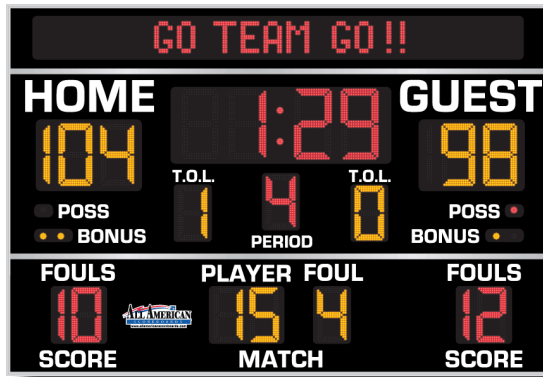

INDOOR SCOREBOARD
8218EMC
BASKETBALL
Wrestling
Volleyball
Segment Timer
+ Electronic Message Center

OVERALL DIMENSION	8'2" high x 12' wide x 5" deep.
INFORMATION DISPLAYED	Game Time, Home and Guest Score, Period, Time Outs Left, Fouls, Double Bonus, Possession. May also be used for wrestling and volleyball.
DIGITS	Bright Red and Amber, 7-Segment LEDs.
GAME TIME	18" High Red Digits, Shall register 0:00 - 99:59, 1/10 second capable. May display Time Of Day when not in use and during select sports.
SCORE	16" High Amber Digits, Shall register 0-199.
PERIOD	14" High Red Digits, Shall register 1-4.
T.O.L.	14" High Amber Digits, Shall Register 1-9.
FOULS	14" High Red Digits, Shall Register 1-19.
PLAYER	14" High Amber Digits, Shall Register 00-99.
PLAYER FOUL	14" High Amber Digits, Shall register 0-9.
POSSESSION	Indicated by 2" Red LED Indicators.
BONUS / DOUBLE BONUS	Indicated by 2" Amber LED Indicators.
CAPTIONS	White vinyl letters.
EMC	Built in Everbrite Message Center: a text only message center with 8" character height. Send 99 different looped programs and 99 different messages instantly during gameplay. Second console required for instant messages.
CONSTRUCTION	5" extruded aluminum frame, .093" thick. Face panels made from shatter resistant polycarbonate (Black, Navy, Blue, Bright Blue, Violet, Maroon, Red, Forest Green, Green, custom colors available).
ELECTRONICS	100% solid state, microprocessor controlled system.
HORN	Includes external 100 dB horn. 120dB Trumpet horn is available.
SERVICING	Front access for ease of servicing. Plug in modules for ease of replacement.
MICROPROCESSOR CONTROL CONSOLE	Extruded Aluminum, high impact low profile microprocessor control console, latest state of the art, user friendly. Size: 13.25" wide x 5" high x 9" deep. Weight: 6 lbs. Microprocessor to be supplied with 25 feet of cable (hardwire). Microprocessor control console with membrane keyboard provides for direct entry of all information. Radio Control available.
JUNCTION BOX	One junction box 5" x 3" with cover and plug. (Hardwire)
DATA CABLE	Twisted pair, direct burial, RJ45 Connectors.
POWER REQUIREMENTS	120VAC. Minimum one 20A circuit is recommended.
INSTALLATION	May be mounted to nearly any wall surface.
WEIGHT	Net 301 lbs / Shipping 420 lbs.
WARRANTY	Five year guarantee against defects in materials and workmanship. Factory repair service for parts in warranty. Union label.