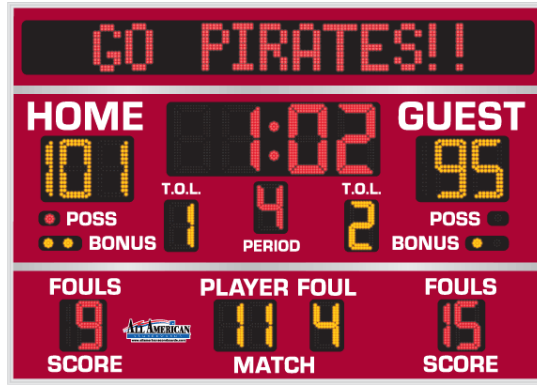

INDOOR SCOREBOARD
8212EMC
BASKETBALL
Wrestling
Volleyball
+ Electronic Message Center

OVERALL DIMENSION	5'8"high x 8" wide x 5" deep.
INFORMATION DISPLAYED	Game Time, Home and Guest Score, Period, Time Outs Left, Fouls, Double Bonus, Possession. May also be used for wrestling, volleyball.
DIGITS	Bright Red and Amber, 7-Segment LEDs.
GAME TIME	12" High Red Digits, Shall register 0:00 - 99:59, 1/10 second capable. May display Time Of Day when not in use and during select sports.
SCORE	10" High Amber Digits, Shall register 0-199.
PERIOD	8" High Red Digit, Shall register 1-4.
TIME OUTS LEFT	8" High Amber Digits, Shall Register 1-9.
FOULS	8" High Red Digits, Shall Register 1-19.
PLAYER	8" High Amber Digits, Shall Register 00-99.
PLAYER FOUL	8" High Amber Digits, Shall register 0-9.
POSSESSION	Indicated by 2" Red LED Indicators.
BONUS / DOUBLE BONUS	Indicated by 2" Amber LED Indicators.
EMC	Built in Everbrite Message Center: a text only message center with 8" character height. Send 99 different looped programs and 99 different messages instantly during gameplay. Second console required for instant messages.
CAPTIONS	White vinyl letters.
CONSTRUCTION	5" extruded aluminum frame, .093" thick. Face panels made from shatter resistant polycarbonate (Black, Navy, Blue, Bright Blue, Purple, Maroon, Red, Forest Green, Green, custom colors available).
ELECTRONICS	100% solid state, microprocessor controlled system.
SERVICING	Front access for ease of servicing. Plug in modules for ease of replacement.
MICROPROCESSOR CONTROL CONSOLE	Extruded Aluminum, high impact low profile microprocessor control console, latest state of the art, user friendly. Size: 13.25" wide x 5" high x 9" deep. Weight: 6 lbs. Microprocessor to be supplied with 25 feet of cable (hardwire). Microprocessor control console with membrane keyboard provides for direct entry of all information. Radio Control available.
JUNCTION BOX	One junction box 5" x 3" with cover and plug. (Hardwire)
DATA CABLE	Twisted pair, direct burial, RJ45 Connectors. (Hardwire)
POWER REQUIREMENTS	120VAC. Minimum one 20A circuit is recommended.
INSTALLATION	May be mounted to nearly any wall surface.
WEIGHT	Net 127 lbs. / Shipping 227 lbs.
WARRANTY	Five year guarantee against defects in materials and workmanship. Factory repair service for parts in warranty. Union label.