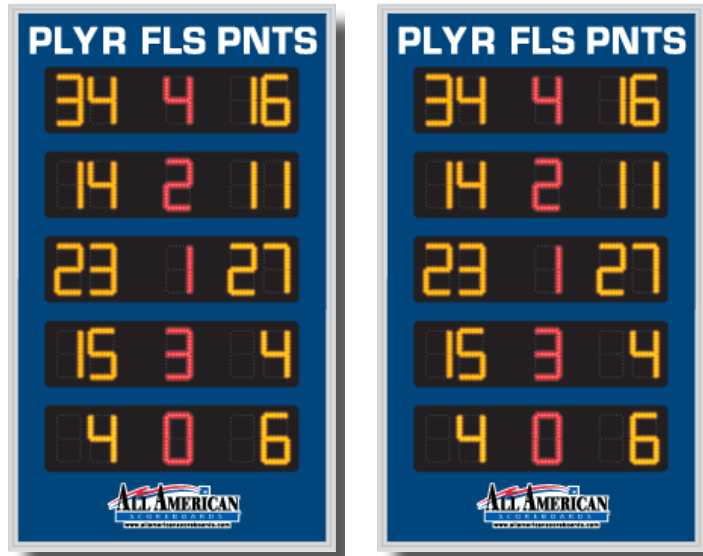

INDOOR SCOREBOARD
8200SP
Basketball

OVERALL DIMENSION	5'high x 3' wide x 5" deep.
INFORMATION DISPLAYED	Player Number, Foul, Points.
DIGITS	Bright Red and Amber, 7-Segment LEDs.
PLAYER NUMBER	5" High Amber Digits, Shall register 00 - 99.
FOULS	5" High Red Digits, Shall register 0 - 9.
POINTS	5" High Amber Digits, Shall register 0 - 99.
CAPTIONS	White vinyl letters.
CONSTRUCTION	5" extruded aluminum frame, .093" thick. Face panels made from shatter resistant polycarbonate (Black, Dark Blue, Bright Blue, Violet, Maroon, Red, Dark Green, Green, custom colors available).
ELECTRONICS	100% solid state, microprocessor controlled system.
SERVICING	Front access for ease of servicing. Plug in modules for ease of replacement.
MICROPROCESSOR CONTROL CONSOLE	Extruded Aluminum, high impact low profile microprocessor control console, latest state of the art, user friendly. Size: 13.25" wide x 5" high x 9" deep. Weight: 6 lbs. Microprocessor to be supplied with 25 feet of cable (hardwire). Microprocessor control console with membrane keyboard provides for direct entry of all information. Radio Control is available.
JUNCTION BOX	One junction box 5" x 3" with cover and plug. (Hardwire)
DATA CABLE	Twisted pair, direct burial, RJ45 Connectors.
POWER REQUIREMENTS	120VAC. Minimum one 20A circuit is recommended.
INSTALLATION	May be mounted to nearly any wall surface.
WEIGHT	Net 65 lbs / Shipping 140 lbs.
WARRANTY	Five year guarantee against defects in materials and workmanship. Factory repair service for parts in warranty. Union label.