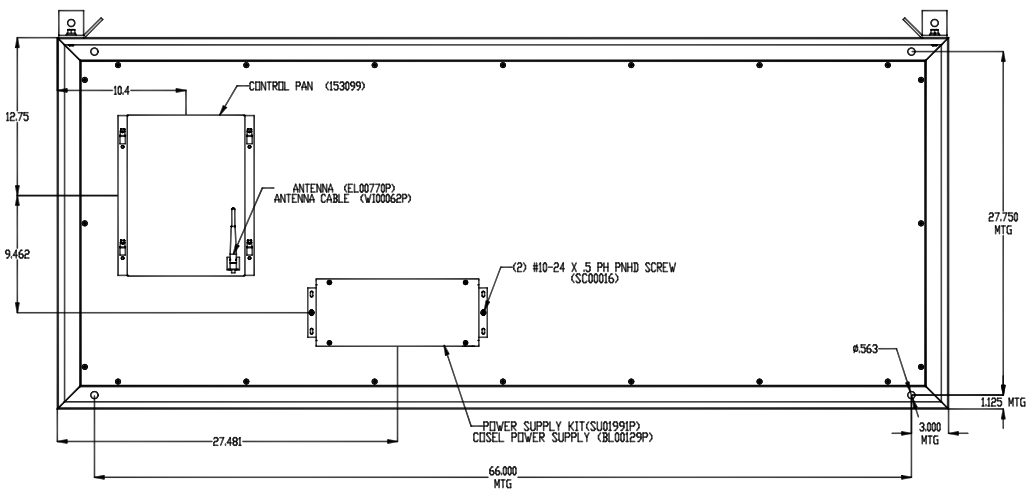

REVISING				
DATE	REV.	DESCRIPTION	DATE	APPROVED

FRONT VIEW
(DOOR & FACE REMOVED)

MAIN				
NO	REV	DATE	BY	APP
		These drawings are the exclusive property of Everbrite, Inc. Use of, or duplication in any manner without express written permission of Everbrite, Inc. is prohibited.		
TITLE: BASKETBALL INDOOR BOARD 2'-6" X 6'				
NO	REV	DATE	BY	APP
		15	8206	A