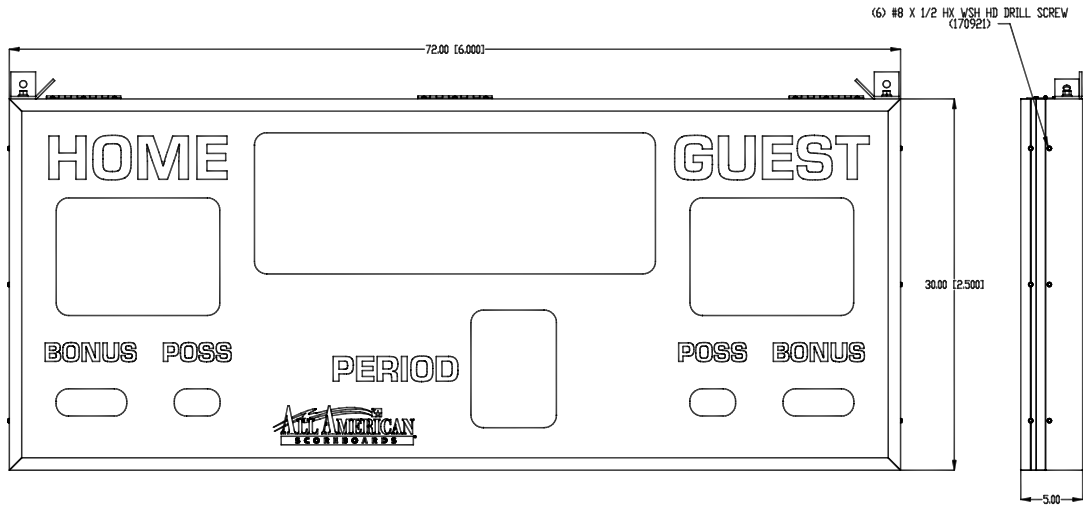

REVISING				
DATE	REV.	DESCRIPTION	DATE	APPROVED

FRONT VIEW
(DOOR & FACE REMOVED)

MAIN				
NO	REV	DATE	BY	APP
		These drawings are the exclusive property of Everbrite, Inc. Use of, or duplication in any manner without express written permission of Everbrite, Inc. is prohibited.		
TITLE: BASKETBALL INDOOR BOARD 2'-6" X 6'				
NO	REV	DATE	BY	APP
		15	8206	A