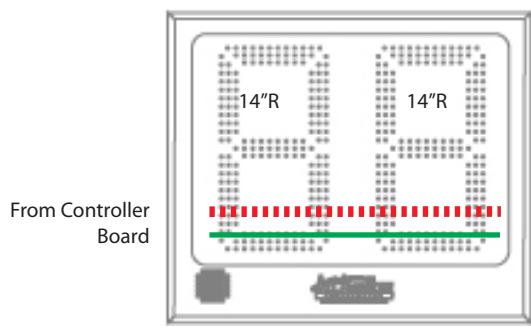

Hardwire DATA

- Green (6*)
- Blue/White (5*)
- Blue (4*)
- Green/White (3*)

*Numbers and colors correspond to RJ45 connector

8299SCS Basketball Controller Plate

CONTROLLER PLATE BEHIND DIGIT PAN

Scoreboard Type: 100

Power Supply Outputs (Full Brightness & Full Digits): P1.1 ≈ 3.29A P2.1 ≈ 2.25A
 "C" refers to controller board output. If Indicators are used, C4 data will go to the Indicator Driver Board and then to the digit(s).
 — = DATA - - - - - = 10.5VDC POWER **115 VAC / 60 Hz - 2.8 Amps**