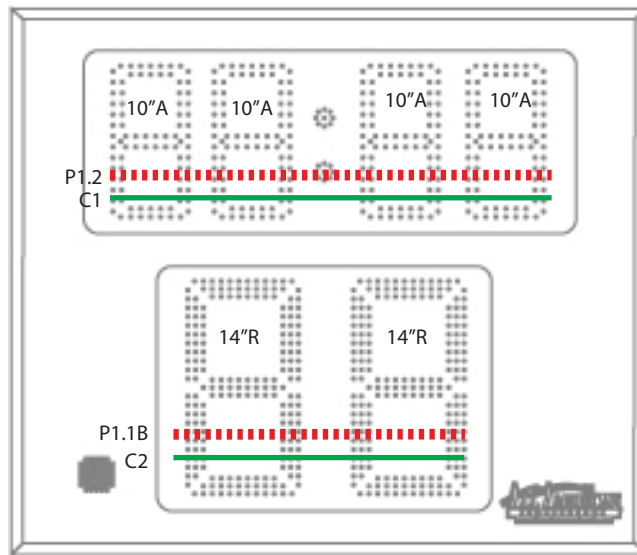

## 8298 Basketball Controller Plate

Scoreboard Type: 100

Power Supply Outputs (Full Brightness & Full Digits): P1.1 ≈ 2.48A P1.2 ≈ 2.46A

"C" refers to controller board output. If Indicators are used, C4 data will go to the Indicator Driver Board and then to the digit(s).

— = DATA - - - - - = 10.5VDC POWER

115 VAC / 60 Hz - 2.5 Amps