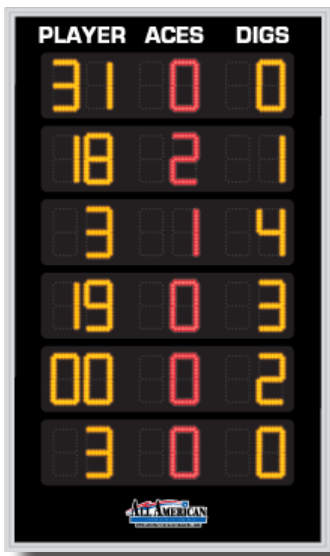

INDOOR SCOREBOARD
8600ASP or XSP
Volleyball | Basketball

OVERALL DIMENSION	5'high x 3' wide x 5" deep.
INFORMATION DISPLAYED	Stats for 6 Players.
DIGITS	Bright Red and Amber, 7-Segment LEDs.
PLAYER NUMBER	5" High Amber Digits, Shall register 00 - 99.
ACES (ASP) or KILLS (XSP)	5" High Red Digits, Shall register 0 - 99.
DIGS	5" High Amber Digits, Shall register 0 - 99.
CAPTIONS	White vinyl letters. Changable Captions (PLR, FLS, PNTS) for Basketball.
CONSTRUCTION	5" extruded aluminum frame, .093" thick. Face panels made from shatter resistant polycarbonate (Black, Navy, Blue, Bright Blue, Purple, Maroon, Red, Forest Green, Green, custom colors available).
ELECTRONICS	100% solid state, microprocessor controlled system.
SERVICING	Front access for ease of servicing. Plug in modules for ease of replacement.
MICROPROCESSOR CONTROL CONSOLE	Extruded Aluminum, high impact low profile microprocessor control console, latest state of the art, user friendly. Size: 13.25" wide x 5" high x 9" deep. Weight: 6 lbs. Microprocessor to be supplied with 25 feet of cable (hardwire). Microprocessor control console with membrane keyboard provides for direct entry of all information. Radio Control is available.
JUNCTION BOX	One junction box 5" x 3" with cover and plug. (Hardwire)
DATA CABLE	Twisted pair, direct burial, RJ45 Connectors.
POWER REQUIREMENTS	120VAC. Minimum one 20A circuit is recommended.
INSTALLATION	May be mounted to nearly any wall surface.
WEIGHT	Net 65 lbs / Shipping 140 lbs.
WARRANTY	Five year guarantee against defects in materials and workmanship. Factory repair service for parts in warranty. Union label.