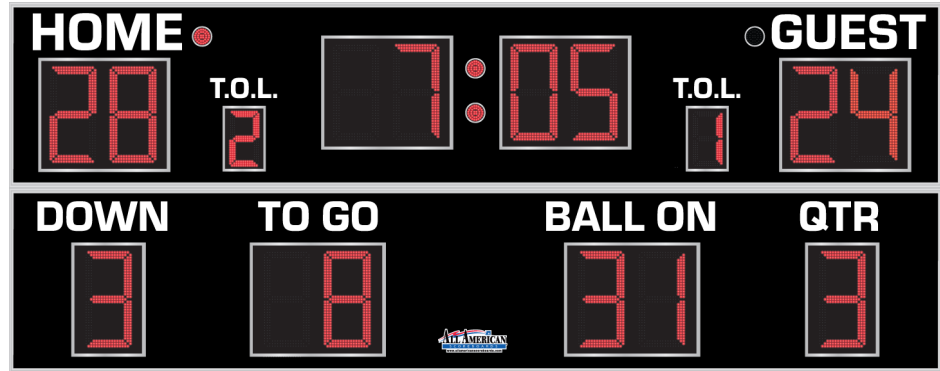

OUTDOOR SCOREBOARD

**8420XLTI
FOOTBALL**

OVERALL DIMENSION	8' high x 20' wide x 4.75" deep.
INFORMATION DISPLAYED	Game Time, Home Score, Guest Score, Time Outs Left, Down, To Go, Ball On, Quarter
DIGITS	Bright Red, 7-Segment LEDs
TIMER	24" High Digits, Shall register 0:00 - 99:59, 1/10th capable.
SCORING	24" High Digits, Shall register 0-99.
QUARTER	24" High Digits, Shall register 1-4, 0 (overtime) - programmable.
DOWN	24" High Digits, Shall register 1-9, blank - programmable.
TO GO	24" High Digits, Shall register 1-99.
BALL ON	24" High Digits, Shall register 1-99.
TIME OUTS LEFT	14" High Digits, Shall register 0-9.
POSSESSION	4" Red LED Bullseye indicators.
LED TIMER INDICATORS	4" Red LED Bullseye Indicators. Top indicator will turn off when console is in 1/10th of a second mode.
CAPTIONS	White vinyl captions.
CONSTRUCTION	4" extruded aluminum case, .093" thick. Face panels are 22 GA Galvaneal, finished in choice of colors (Black, Navy, Blue, Bright Blue, Purple, Maroon, Red, Dark Green, Green, custom colors available).
ELECTRONICS	100% solid state, microprocessor controlled system.
SERVICING	Front access for ease of servicing. Plug in modules for ease of replacement.
MICROPROCESSOR CONTROL CONSOLE	Extruded Aluminum, high impact low profile microprocessor control console, latest state of the art, user friendly. Size: 13.25" wide x 5" high x 9" deep. Weights: 6 lbs. Microprocessor to be supplied with 25 feet of cable (hardwire). Microprocessor control console with membrane keyboard provides for direct entry of all information. Radio Control is available.
JUNCTION BOX	One junction box 5" x 3" with cover and plug. (Hardwire)
DATA CABLE	Two (2) twisted pair, direct burial.
POWER REQUIREMENTS	120VAC. One 20A circuit is recommended.
INSTALLATION	May be installed on two posts. Mounting brackets are supplied with scoreboard.
WEIGHT	Net 616 lbs. / Shipping 750 lbs.
WARRANTY	Five year guarantee against defects in materials and workmanship. Factory repair service for parts in warranty. Union label.