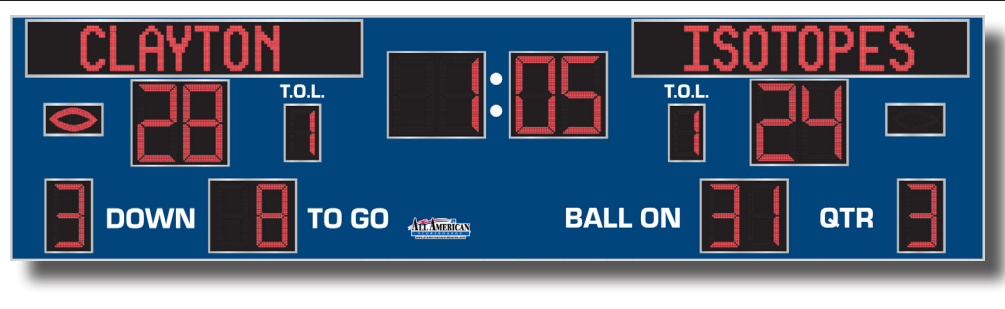

SCOREBOARDS
OUTDOOR SCOREBOARD
8432TN
FOOTBALL

OVERALL DIMENSION	8' high x 32' wide x 4.75" deep.
INFORMATION DISPLAYED	Game Time, Home Score, Guest Score, Time Outs Left, Down, To Go, Ball On, Quarter, Possession
DIGITS	Bright Red, 7-Segment LEDs
TIMER	30" High Digits, Shall register 0:00 - 99:59
SCORING	30" High Digits, Shall register 0-99.
QUARTER	24" High Digits, Shall register 1-4.
DOWN	24" High Digits, Shall register 1-4.
TO GO	24" High Digits, Shall register 1-99.
BALL ON	24" High Digits, Shall register 1-99.
TIME OUTS LEFT	18" High Digits, Shall register 0-9.
POSSESSION	Football Indicators.
CAPTIONS	White vinyl captions with 16" Electronic Team Name Captions.
CONSTRUCTION	4" extruded aluminum case, .093" thick. Face panels are 22 GA Galvaneal, finished in choice of colors (Black, Navy, Blue, Bright Blue, Violet, Maroon, Red, Dark Green, Green, custom colors available).
ELECTRONICS	100% solid state, microprocessor controlled system.
SERVICING	Front access for ease of servicing. Plug in modules for ease of replacement.
MICROPROCESSOR CONTROL CONSOLE	Extruded Aluminum, high impact low profile microprocessor control console, latest state of the art, user friendly. Size: 13.25" wide x 5" high x 9" deep. Weights: 6 lbs. Microprocessor to be supplied with 25 feet of cable (hardwire). Microprocessor control console with membrane keyboard provides for direct entry of all information. Radio Control is available. Electronic Team Names are entered via the 8000 Multi-Sport Console.
JUNCTION BOX	One junction box 5" x 3" with cover and plug. (Hardwire)
DATA CABLE	Twisted pair, direct burial.
POWER REQUIREMENTS	115VAC. One 30A circuit is recommended.
INSTALLATION	May be installed on four posts. Mounting brackets are supplied with scoreboard.
WEIGHT	Net 1245 lbs. / Shipping 1675 lbs.
WARRANTY	Five year guarantee against defects in materials and workmanship. Factory repair service for parts in warranty. Union label.