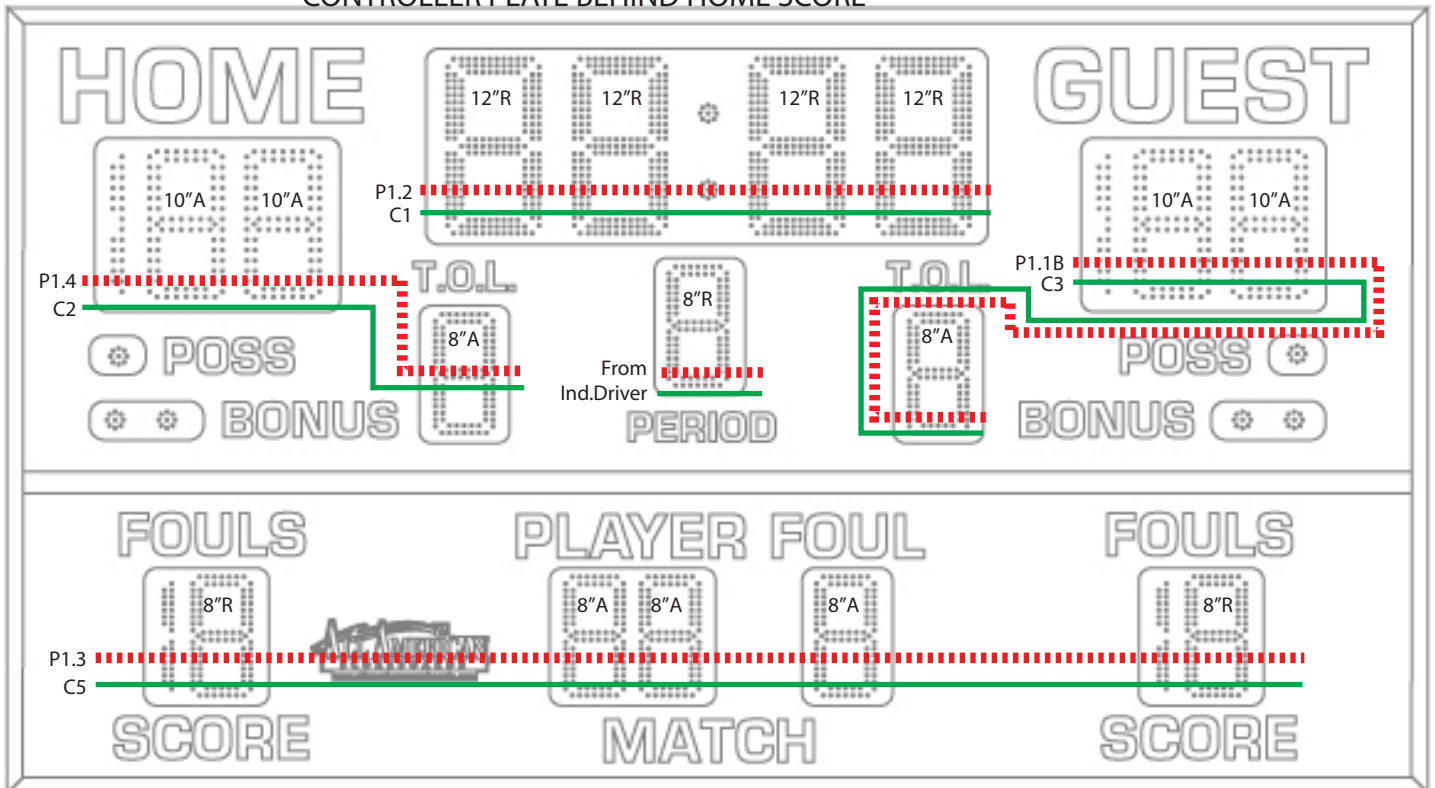

## 8212 Basketball Controller Plate

CONTROLLER PLATE BEHIND HOME SCORE

Scoreboard Type: 400

Power Supply Outputs (Full Brightness & Full Digits): P1.1 ≈ 2.25A P1.2 ≈ 3.96A P1.3 ≈ 2.78A P1.4 ≈ 1.64A

"C" refers to controller board output. If Indicators are used, C4 data will go to the Indicator Driver Board and then to the digit(s).

— = DATA    - - - - - = 10.5VDC POWER

115 VAC / 60 Hz - 3.0 Amps