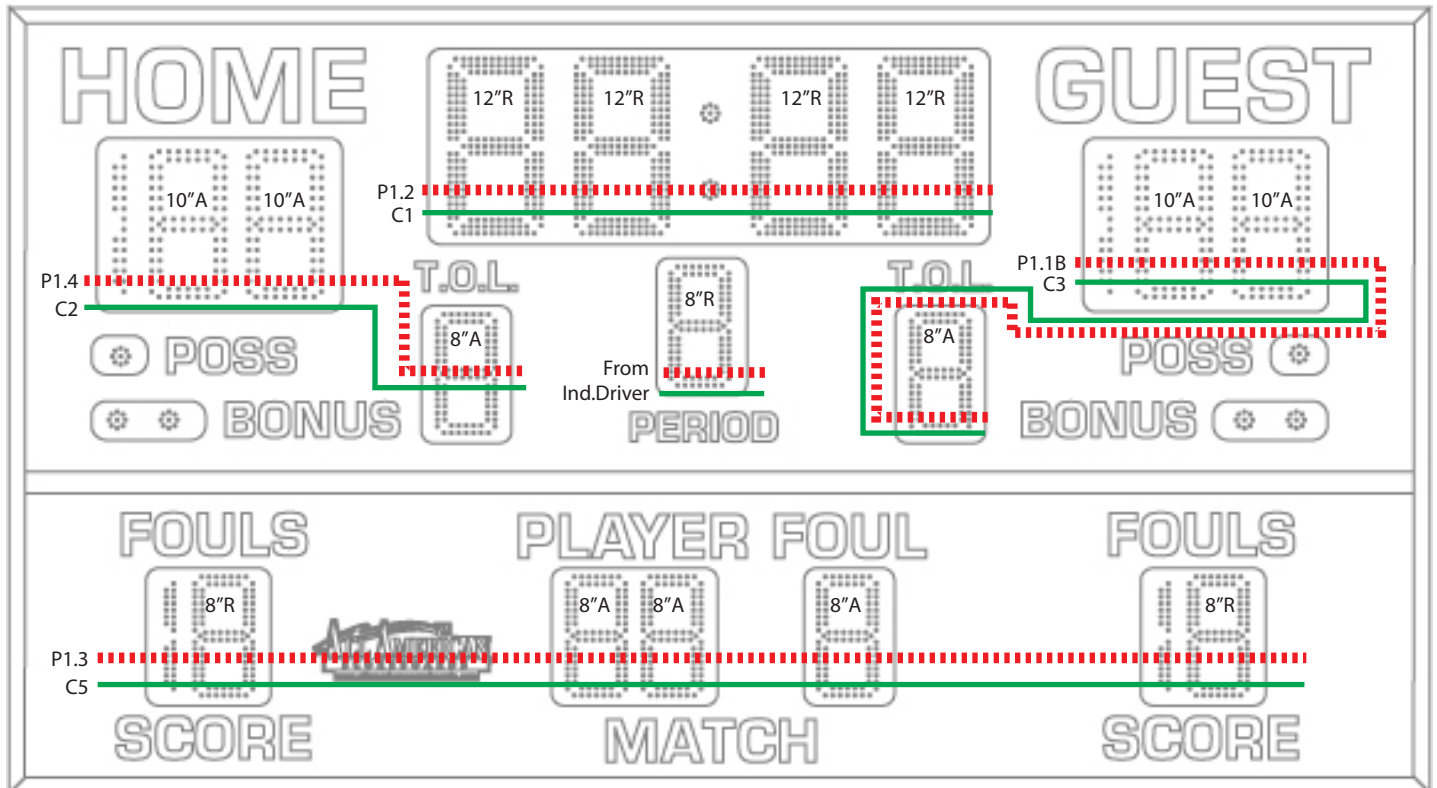

8212 Basketball Controller Plate

Scoreboard Type: 400

Power Supply Outputs (Full Brightness & Full Digits): P1.1 ≈ 2.25A P1.2 ≈ 3.96A P1.3 ≈ 2.78A P1.4 ≈ 1.64A

"C" refers to controller board output. If Indicators are used, C4 data will go to the Indicator Driver Board and then to the digit(s).

— = DATA - - - - - = 10.5VDC POWER

115 VAC / 60 Hz - 3.0 Amps